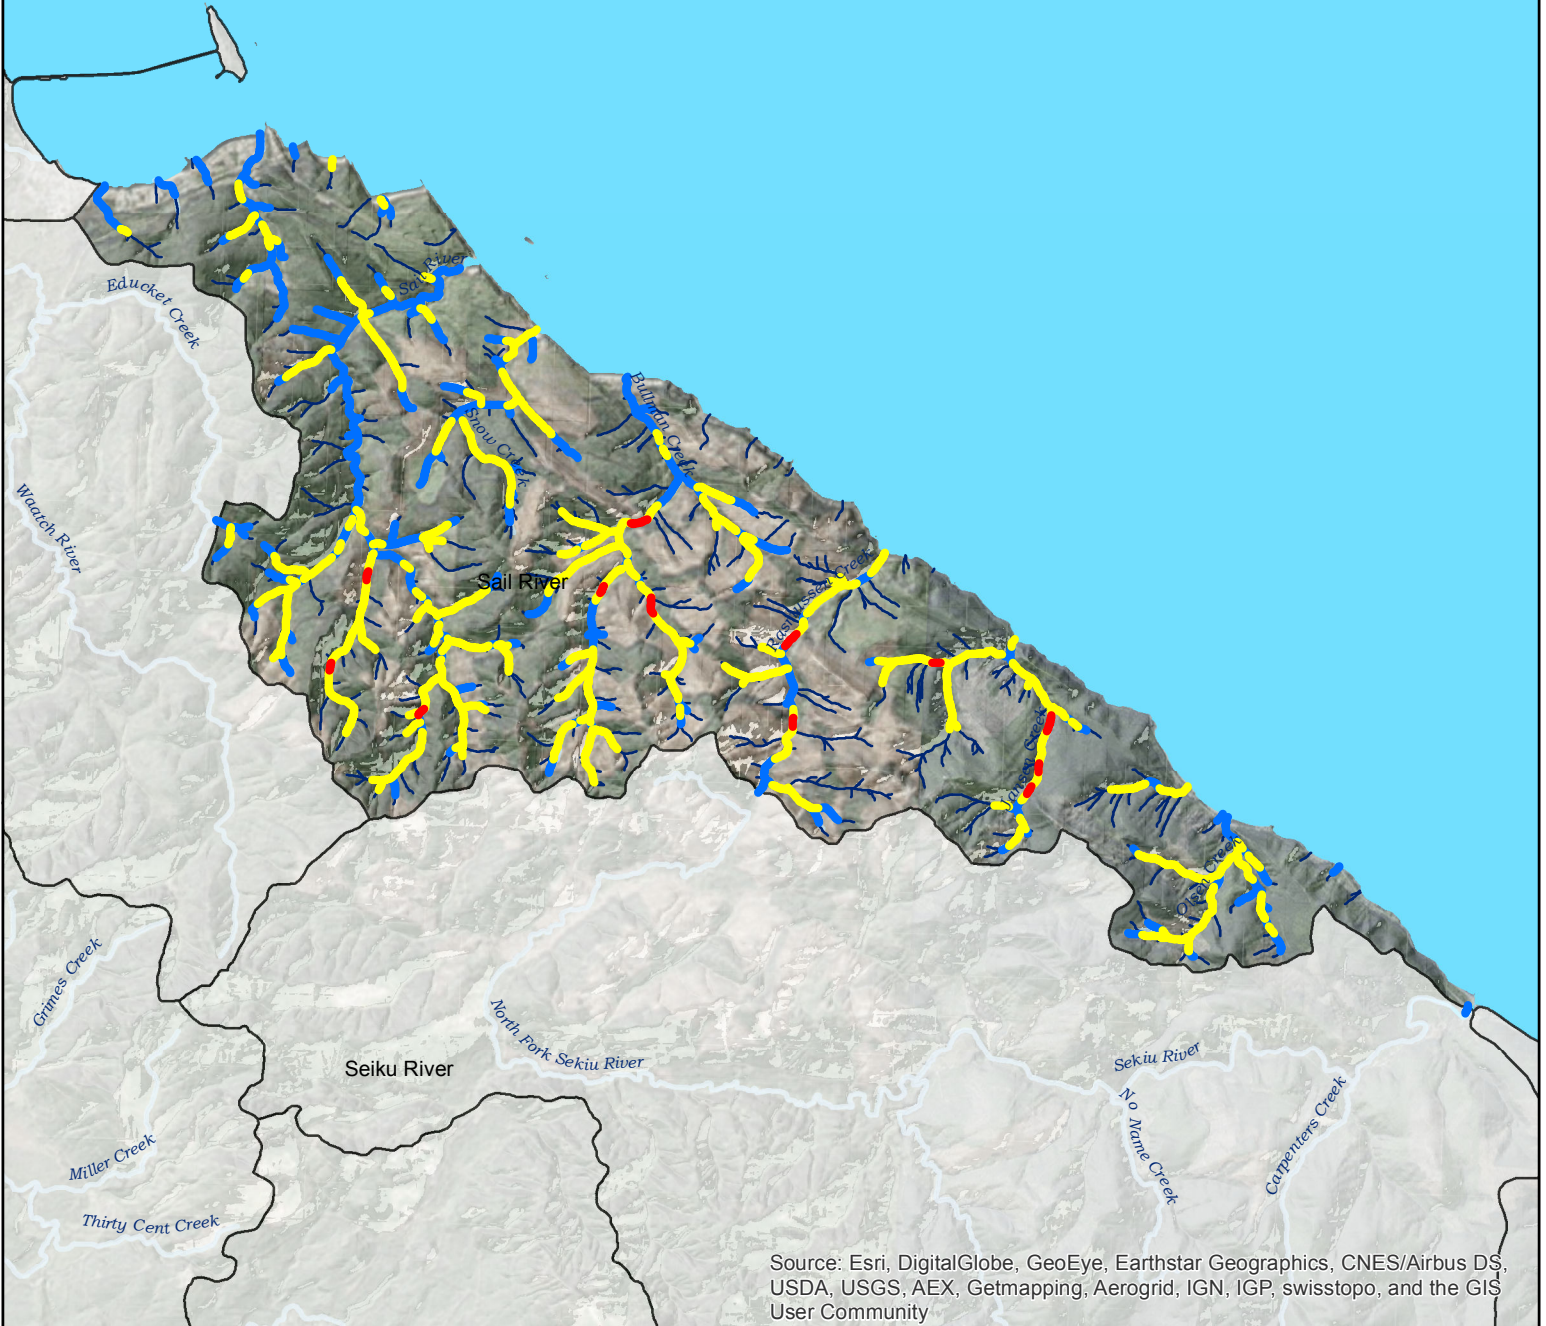

Sail River

Source: Esri, DigitalGlobe, GeoEye, Earthstar Geographics, CNES/Airbus DS, USDA, USGS, AEX, Getmapping, Aerogrid, IGN, IGP, swisstopo, and the GIS User Community

Maps By Keven Bennett
UW | ONRC GIS
11/18/2015

Intrinsic Potential Scoring for Coho Summer Rearing Habitat

—	0	
—	> 0 to 0.35	Low
—	> 0.35 to 0.75	Medium
—	> 0.75 to 1.00	High

WSC | ONRC 2012

Source: Esri, DigitalGlobe, GeoEye, Earthstar Geographics, CNES/Airbus DS, USDA, USGS, AEX, and the GIS User Community