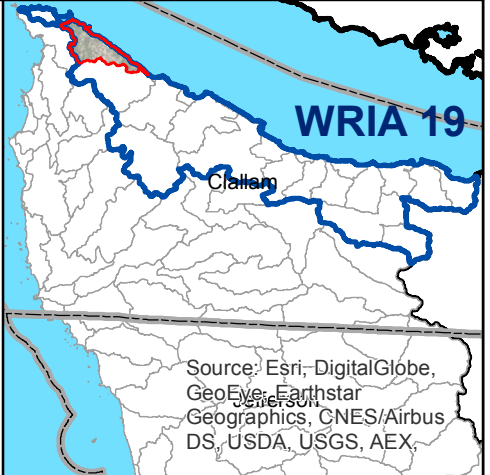

Sail River

Source: Esri, DigitalGlobe, GeoEye, Earthstar Geographics, CNES/Airbus DS, USDA, USGS, AEX, Getmapping, Aerogrid, IGN, IGP, swisstopo, and the GIS User Community

Maps By Keven Bennett
UW | ONRC GIS
11/18/2015

Intrinsic Potential Scoring for Coho Summer Rearing Habitat

—	0	
—	> 0 to 0.35	Low
—	> 0.35 to 0.75	Medium
—	> 0.75 to 1.00	High

WSC | ONRC 2012

Source: Esri, DigitalGlobe, GeoEye, Earthstar Geographics, CNES/Airbus DS, USDA, USGS, AEX, and the GIS User Community